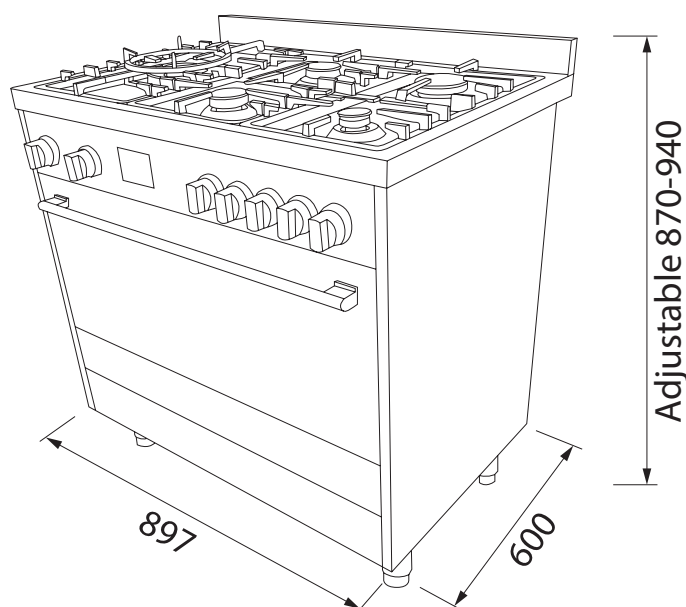

# FFD090X5S

## 90CM DUAL FUEL UPRIGHT COOKER

### PRODUCT INFORMATION

<b>Recommended Use</b>	Domestic
<b>Overall Dimensions (mm)</b>	897(W) x 870-940(H) x 600(D)
<b>Weight</b>	65 Kg
<b>Oven Capacity</b>	142L Net
<b>Oven Functions</b>	11
<b>Oven Source</b>	Electrical
<b>Power</b>	240V 50Hz, 3500W Max
<b>Oven Door</b>	Triple Glazed
<b>Timer</b>	Digital Timer
<b>Cooktop Gas Type</b>	Natural or LPG
<b>Number of Burners</b>	5
<b>Burner Power</b>	Small 4MJ/h x 1 Medium 7MJ/h x 2 Large 11.5MJ/h x 1 WOK 17.5MJ/h x 1
<b>Flame Failure</b>	Yes
<b>Cast Iron Trivet</b>	Yes
<b>Automatic Ignition</b>	Yes
<b>Finish</b>	Stainless Steel