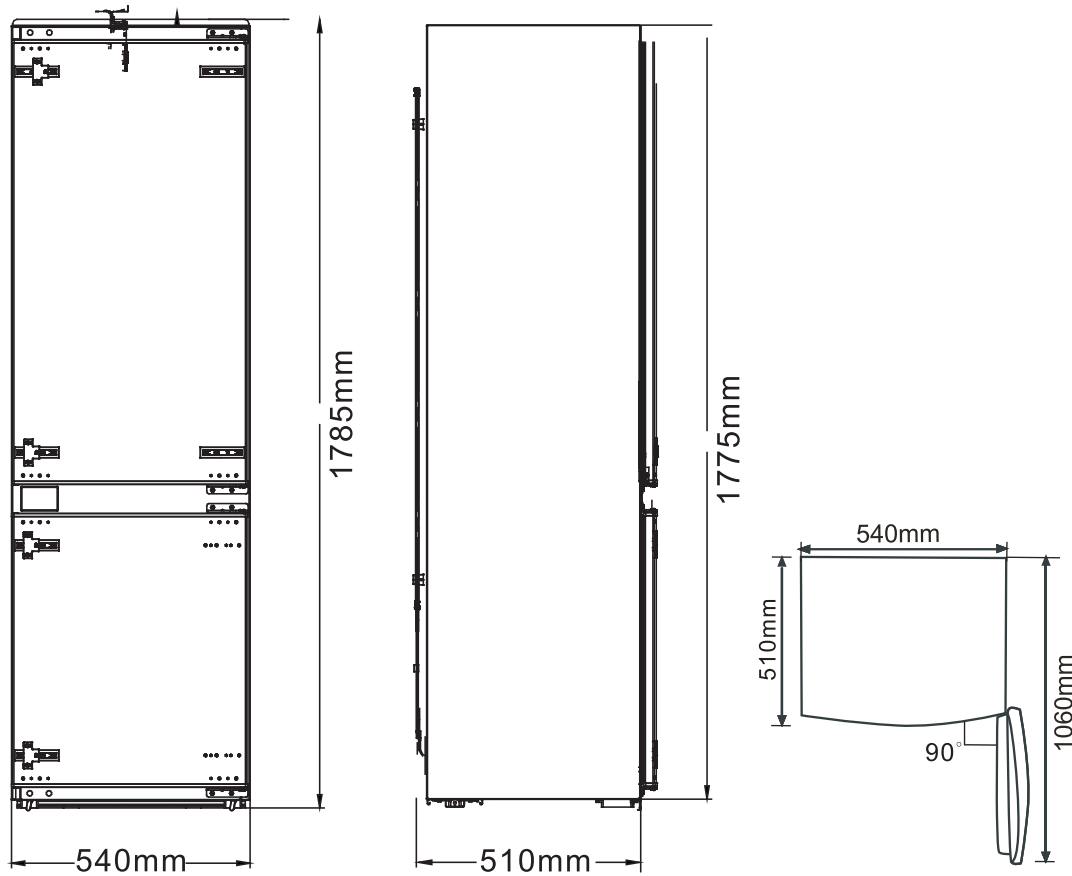

BIR266BM

266L Bottom Mount Integrated Refrigerator

Baumatic®

Product Features

MODEL CODE	BIR266BM
Type	Integrated Refrigerator/Freezer
CAPACITY	
Freezer	84 L
Refrigerator	182 L
Total gross capacity	266 L
ENERGY CONSUMPTION	
MEPS energy rating	2 star
Energy usage	432 kWh/year
DESIGN	
Freezer	Bottom
Installation type	Built-in, integrated
Door opening	Left or right-hand
REFRIGERATOR	
Defrost Type	Frost Free
Climate Class	T
Noise level	41dB
LED lighting	Yes
Variable temperature settings	Yes
Adjustable door shelves	3
Adjustable glass shelves	3
Total shelves (including above Fresh Zone)	4
Door alarm	Yes
Fruit / Vegetable Fresh Zone	Yes
FREEZER	
Defrost Type	Frost Free
Freezer drawers	2
Ice Tray	1
Auxilliary drawer (top level)	1
POWER REQUIREMENT	
Supply voltage	220-240V
Rated Power	85W
DIMENSIONS	
Product dimensions	1785mm (H) x 545mm (D) x 540mm (W)
Carton Dimensions	1845mm (H) x 585mm(D) x 580mm (W)

IMPORTANT
Front Panel and handle not included
Please speak to your cabinetmaker to
build a door panel that matches your
kitchen finish

BIR266BM

Dimensions and Installation

Product Dimensions

Cabinetry Requirements